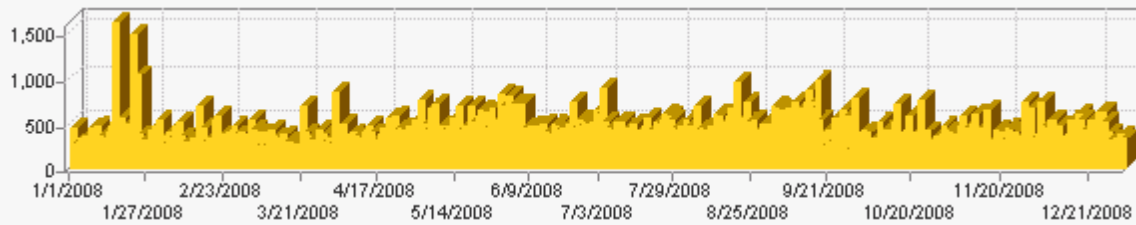

Summary Statistics - wildblue

Report Range: 1 Jan 2008 00:00 - 31 Dec 2008 23:59 (-4)

This section shows a summary of what happened at your site. This reports include statistics on human visitors and spiders.

Visits by Day

Page Views by Day

Bandwidth by Day

Report Range

	Database contains	1 Jan 2004 00:00 - 21 Apr 2009 03:04
	Date of this report	21 April 2009 14:22 (Tuesday)
Date	Start date	1 January 2008 00:00 (Tuesday)
	End date	31 December 2008 23:59 (Wednesday)
	Total number of days	366

Content Analysis

Page Views	Number of successful page views	168899
	Average page views per day	461
Visits	Number of visits	78875
	Average number of visitor sessions per day	216
Visitors	Unique Visitors	20583
	Visitors that visited once	16391
	Visitors that visited more than once	4192
	Unique Visitors Per Day	56
Bandwidth	Average Visits Per Visitor	3.83
	Data transferred	5,713.89 MB
	Average data transferred per day	15.61 MB
Most Active Periods	Most active hour of the day	3pm to 4pm
	Most active day of the week	Tuesday