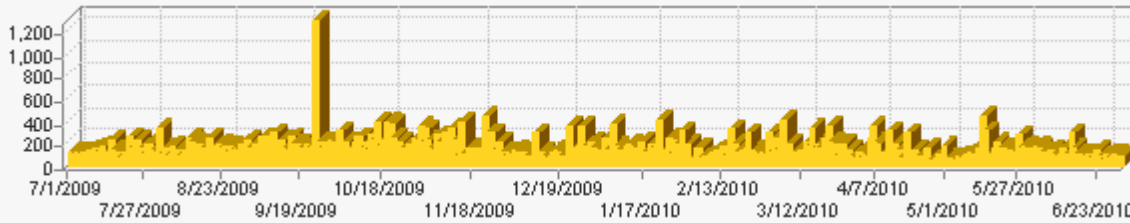

Summary Statistics - halloffame

Report Range: 1 Jul 2009 00:00 - 30 Jun 2010 23:59 (-4)

This section shows a summary of what happened at your site. This reports include statistics on human visitors and spiders.

Visits by Day

Page Views by Day

Bandwidth by Day

Report Range

Date	Database contains	1 Jan 2004 01:59 - 7 Oct 2010 05:18
	Date of this report	7 October 2010 13:35 (Thursday)
	Start date	1 July 2009 00:00 (Wednesday)
	End date	30 June 2010 23:59 (Wednesday)
	Total number of days	365

Content Analysis

Page Views	Number of successful page views	60223
	Average page views per day	165
Visits	Number of visits	35832
	Average number of visitor sessions per day	98
Visitors	Unique Visitors	5542
	Visitors that visited once	3551
	Visitors that visited more than once	1991
	Unique Visitors Per Day	15
Bandwidth	Average Visits Per Visitor	6.47
	Data transferred	2,670.73 MB
	Average data transferred per day	7.32 MB
Most Active Periods	Most active hour of the day	10am to 11am
	Most active day of the week	Thursday