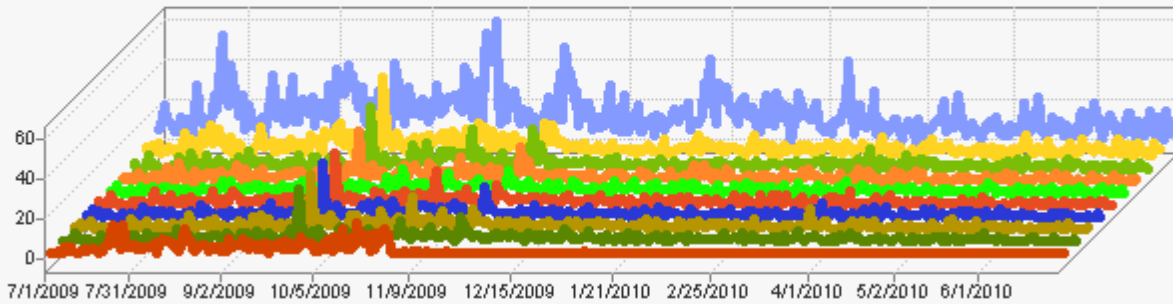

Trend - Page Views

/halloffame/	halloffame/organization.asp	halloffame/inducteelist.asp
halloffame/members.asp	halloffame/default.asp	halloffame/directors.asp
halloffame/contact.asp	halloffame/selection.asp	halloffame/stats/default.asp
halloffame/Movie4.swf