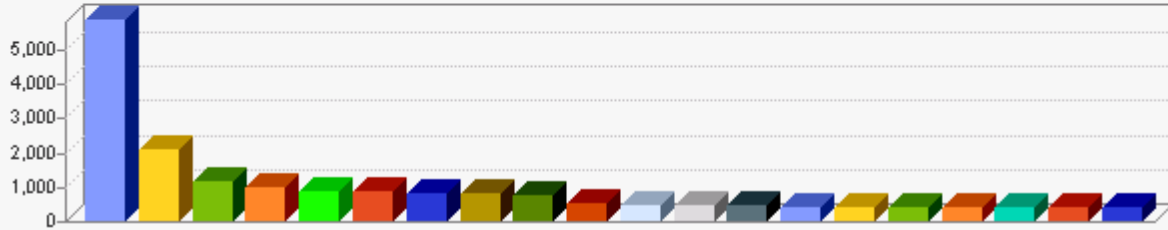

Top Pages - halloffame

Report Range: 1 Jul 2009 00:00 - 30 Jun 2010 23:59 (-4)

This section identifies the most popular web site pages and how often they were accessed. Values shown do not include failed requests.

Summary - Page Views

/halloffame/	5,810	offame/organization.asp	2,036	offame/inducteelist.asp	1,105
halloffame/members.asp	938	halloffame/default.asp	796	alloffame/directors.asp	789
halloffame/contact.asp	771	alloffame/selection.asp	768	ffame/stats/default.asp	683
halloffame/Movie4.swf	490	cornier_jeo.htm	419	eyking_john.htm	411
oland_donald.htm	381	eau_louis-phillip_e.htm	377	mcinnes_don.htm	375
hurry_eric.htm	370	halloffame/Movie09.swf	369	chaffey_wilson.htm	362
yeo_charles.htm	361	allaby_stuart.htm	329