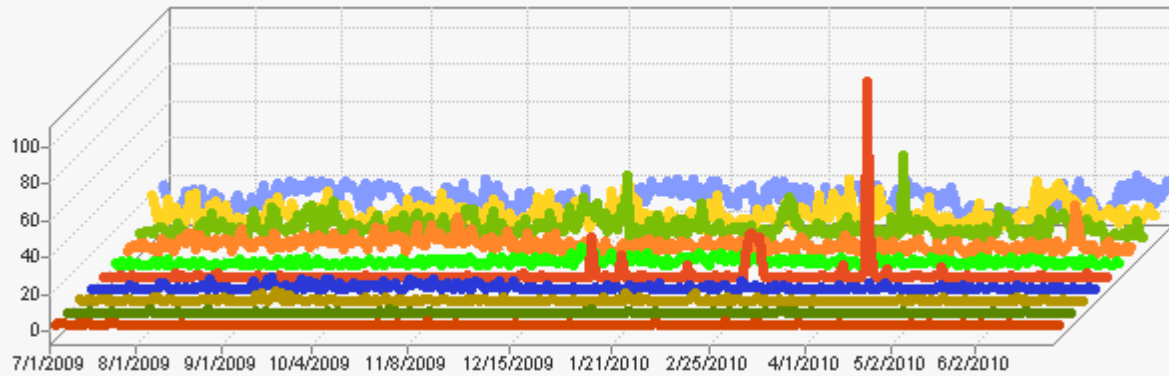

Trend - Visits

uk us Unknown ca fr kr nl es de za