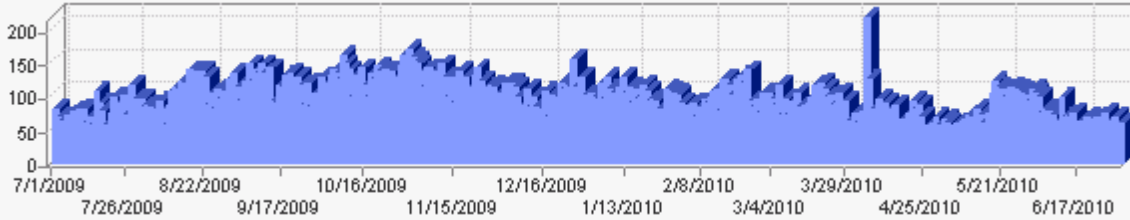

Summary Statistics - halloffame

Report Range: 1 Jul 2009 00:00 - 30 Jun 2010 23:59 (-4)

This section shows a summary of what happened at your site. This reports include statistics on human visitors and spiders.

Visits by Day

Page Views by Day

Bandwidth by Day

Report Range

Date	Database contains	1 Jan 2004 01:59 - 7 Oct 2010 05:18
	Date of this report	7 October 2010 13:35 (Thursday)
	Start date	1 July 2009 00:00 (Wednesday)
	End date	30 June 2010 23:59 (Wednesday)
	Total number of days	365

Content Analysis

Page Views	Number of successful page views	60223
	Average page views per day	165
Visits	Number of visits	35832
	Average number of visitor sessions per day	98
Visitors	Unique Visitors	5542
	Visitors that visited once	3551
	Visitors that visited more than once	1991
	Unique Visitors Per Day	15
Bandwidth	Average Visits Per Visitor	6.47
	Data transferred	2,670.73 MB
	Average data transferred per day	7.32 MB
Most Active Periods	Most active hour of the day	10am to 11am
	Most active day of the week	Thursday