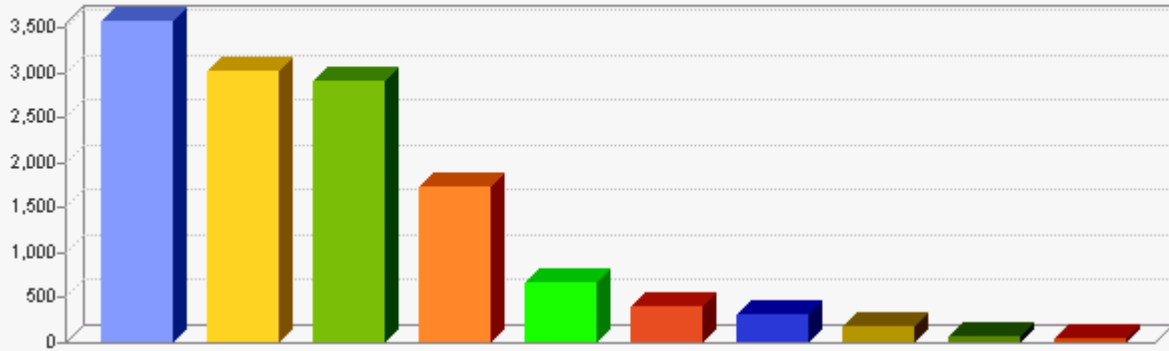

Top Visitor Countries - halloffame

Report Range: 1 Jul 2009 00:00 - 30 Jun 2010 23:59 (-4)

This section identifies the countries where your visitors are registered. It may not be the actual location of the visitor. Note : Domain names which were not resolved are shown as " Unknown "

Summary - Visits

uk	3,555	us	2,989	Unknown	2,884	ca	1,700	fr	650	kr	376	nl	299
es	146	de	38	za	32