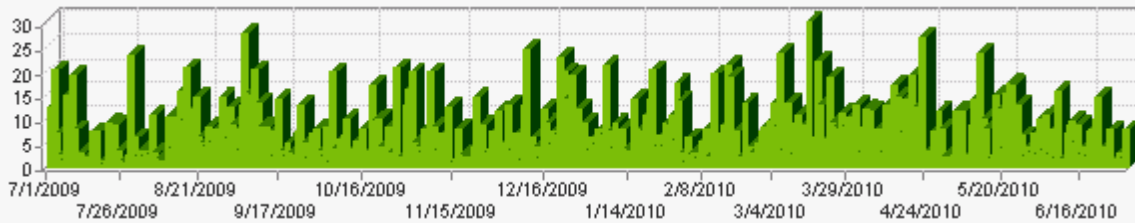

Summary Statistics - halloffame

Report Range: 1 Jul 2009 00:00 - 30 Jun 2010 23:59 (-4)

This section shows a summary of what happened at your site. This reports include statistics on human visitors and spiders.

Visits by Day

Page Views by Day

Bandwidth by Day

Report Range

Date	Database contains	1 Jan 2004 01:59 - 7 Oct 2010 05:18
	Date of this report	7 October 2010 13:35 (Thursday)
	Start date	1 July 2009 00:00 (Wednesday)
	End date	30 June 2010 23:59 (Wednesday)
	Total number of days	365

Content Analysis

Page Views	Number of successful page views	60223
	Average page views per day	165
Visits	Number of visits	35832
	Average number of visitor sessions per day	98
Visitors	Unique Visitors	5542
	Visitors that visited once	3551
	Visitors that visited more than once	1991
	Unique Visitors Per Day	15
Bandwidth	Average Visits Per Visitor	6.47
	Data transferred	2,670.73 MB
	Average data transferred per day	7.32 MB
Most Active Periods	Most active hour of the day	10am to 11am
	Most active day of the week	Thursday