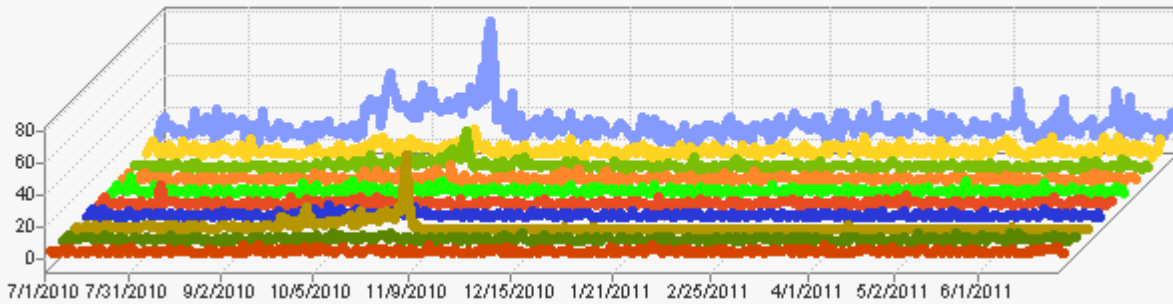

Trend - Page Views

/halloffame/	/halloffame/organization.asp	/halloffame/inducteelist.asp
/halloffame/members.asp	/halloffame/directors.asp	/halloffame/default.asp
/halloffame/contact.asp	/halloffame/Movie09.swf	/halloffame/selection.asp
/halloffame/citations/cornier_leo.htm