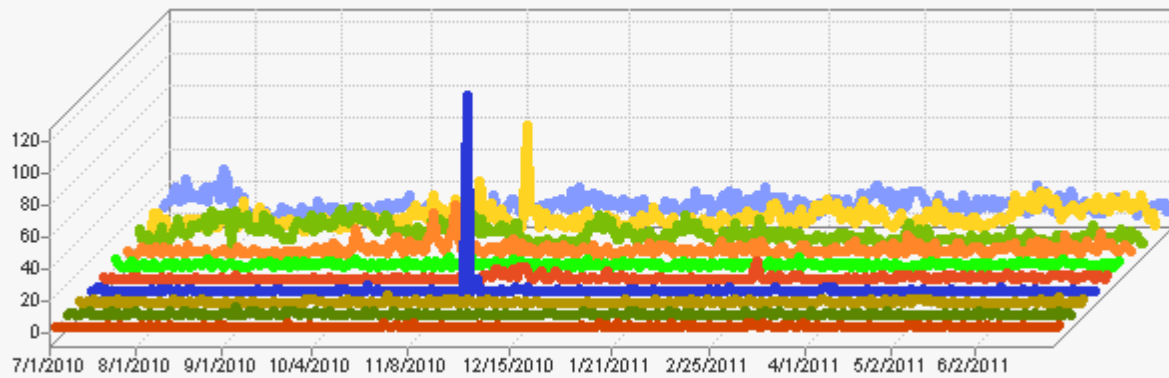

Top Visitor Countries - halloffame

Report Range: 1 Jul 2010 00:00 - 30 Jun 2011 23:59 (-4)

This section identifies the countries where your visitors are registered. It may not be the actual location of the visitor. Note : Domain names which were not resolved are shown as " Unknown "

Summary - Visits

us	3,281	Unknown	3,251	uk	2,351	ca	1,382	fr	619	se	278	kr	203
es	188	nl	164	it	75								

Trend - Visits

us Unknown uk ca fr se kr es nl it

Summary - Visits

Top Visitor Countries

Rank	Country	Page Views	% of Total Page Views	Visits	Bandwidth	Trend
1	United States	5452	17.74%	3281	189.27 MB	
2	Unknown	12159	39.56%	3251	369.74 MB	
3	United Kingdom	4439	14.44%	2351	163.36 MB	
4	Canada	3421	11.13%	1382	370.60 MB	
5	France	638	2.08%	619	8.58 MB	
6	Sweden	301	0.98%	278	2.73 MB	
7	South Korea	220	0.72%	203	4.41 MB	
8	Spain	543	1.77%	188	4.27 MB	
9	Netherlands	464	1.51%	164	9.05 MB	
10	Italy	201	0.65%	75	1.75 MB	
11	Germany	704	2.29%	73	6.24 MB	
12	Australia	43	0.14%	44	5.58 MB	
13	China	18	0.06%	40	2.90 MB	
14	Ukraine	981	3.19%	30	8.53 MB	
15	South Africa	211	0.69%	28	2.43 MB	
16	Switzerland	76	0.25%	26	0.69 MB	
17	Hong Kong	24	0.08%	22	0.54 MB	
18	Russian Federation	78	0.25%	12	0.90 MB	
19	United Arab Emirates	89	0.29%	11	0.74 MB	
20	Romania	233	0.76%	11	1.92 MB	
	Subtotal this Page	30295	98.58%	12089	1,154.24 MB	
	Total all Pages	30739	100.00%	12212	1,167.97 MB	