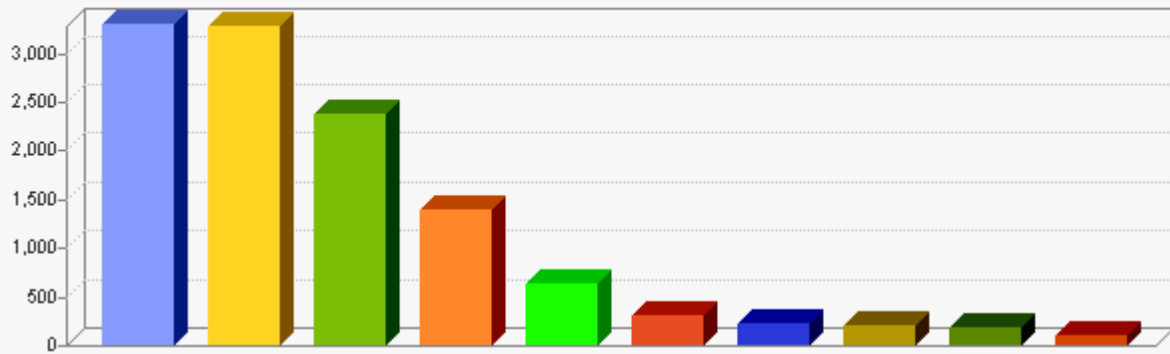

Top Visitor Countries - halloffame

Report Range: 1 Jul 2010 00:00 - 30 Jun 2011 23:59 (-4)

This section identifies the countries where your visitors are registered. It may not be the actual location of the visitor. Note : Domain names which were not resolved are shown as " Unknown "

Summary - Visits

us	3,281	Unknown	3,251	uk	2,351	ca	1,382	fr	619	se	278	kr	203
es	188	nl	164	it	75