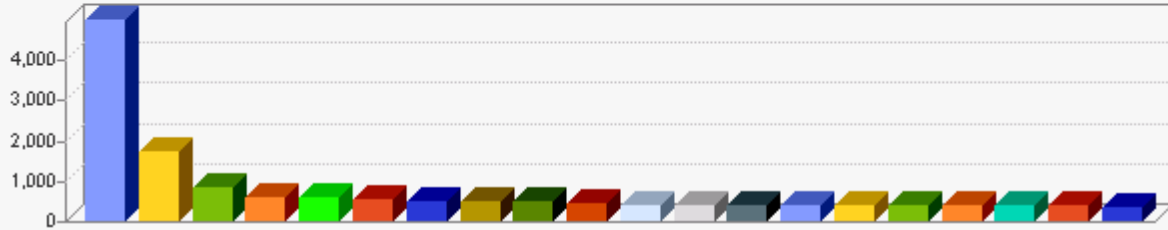

Content Analysis

Page Views	Number of successful page views	54063
	Average page views per day	148
Visits	Number of visits	27961
	Average number of visitor sessions per day	77
Visitors	Unique Visitors	4546
	Visitors that visited once	3118
	Visitors that visited more than once	1428
	Unique Visitors Per Day	12
Bandwidth	Average Visits Per Visitor	6.15
	Data transferred	2,243.43 MB
	Average data transferred per day	6.15 MB
Most Active Periods	Most active hour of the day	10pm to 11pm
	Most active day of the week	Wednesday

Web stats by SurfStats
Surfstats Software cc.

This section identifies the most popular web site pages and how often they were accessed. Values shown do not include failed requests.

Summary - Page Views

/halloffame/	4,949	offame/organization.asp	1,661	offame/inducteelist.asp	813
/halloffame/members.asp	568	alloffame/directors.asp	561	/halloffame/default.asp	471
/halloffame/contact.asp	451	/halloffame/Movie09.swf	449	alloffame/selection.asp	439
cornier_leo.htm	401	ffame/stats/default.asp	368	bailey_charles.htm	353
bland_michael.asp	352	bragg_douglas.htm	346	chaffey_wilson.htm	334
allain_joseph_fr.htm	328	mcinnes_don.htm	327	acton_robert.htm	326
eyking_john.htm	322	yeo_charles.htm	315		